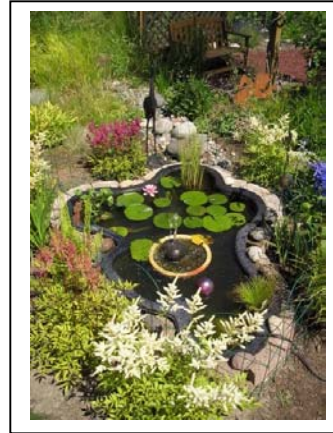

**WOLF HILL HOME & GARDEN
Water Garden Products**

50% off
**Selective
Water Garden
Products**

**Coupon cannot be combined with any other offers!
Expires June 30, 2009. Present coupon prior to purchase**

www.wolfhillhomeandgardencenter.com

60 Turnpike Road Ipswich 978.356.6342
104 Eastern Avenue Gloucester 978.281.4480